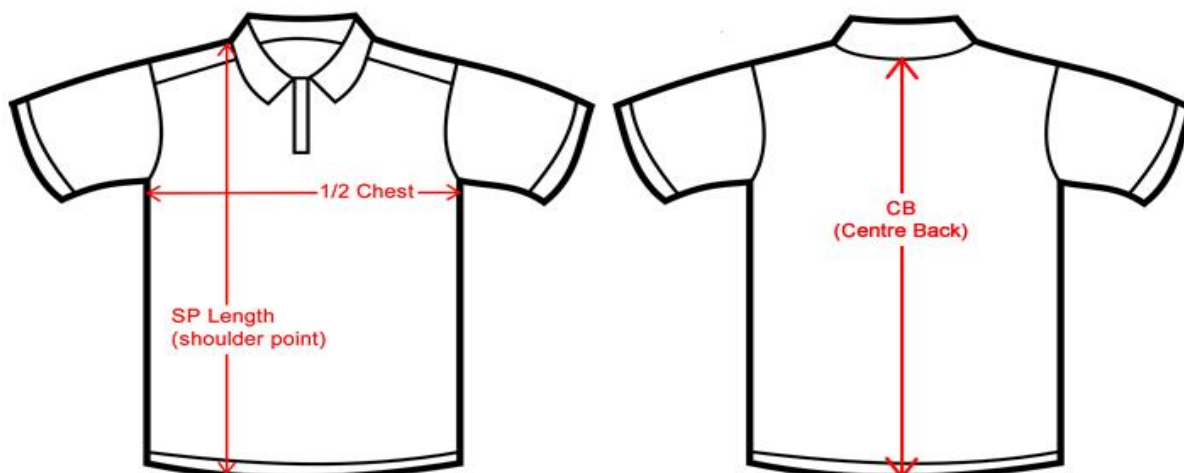

Choosing the right size

Here are some tips to help you measure your child and assist you in buying the correct school uniform size. Taking actual body measurements is more accurate than using age.

Once you have your child's measurements you can check our school uniform size charts to choose the right size.

Measurement shown on the sizing chart indicates the size of the garment, not the child. Shirts and tunics generally be 5-10cm larger on the chest/ bust. Please be aware manufacturers tolerances are + or – 1 to 2 cm.

Shirts and Jacket:

Chest – Measure the chest at the fullest part placing the tape measure under the arms.

Length – Measure from the base of neck to the waist.

Shorts and Skirts

Waist – Measure around the waist at the natural waistline. (smallest part)

Length – Measure from under belly button to desired length.

Tunics/dress

Chest - Measure the chest at the fullest part placing the tape measure under the arms.

Length – Measure from the base of the neck to the middle of the knee.

Hat

Measure from the back of your head bringing the ends together at the centre of forehead right above the eyebrows.

Measuring garments

Chest – Measure around the fullest part of the chest

Body Length – the body length is measured from neck seam to the bottom of the shirt.